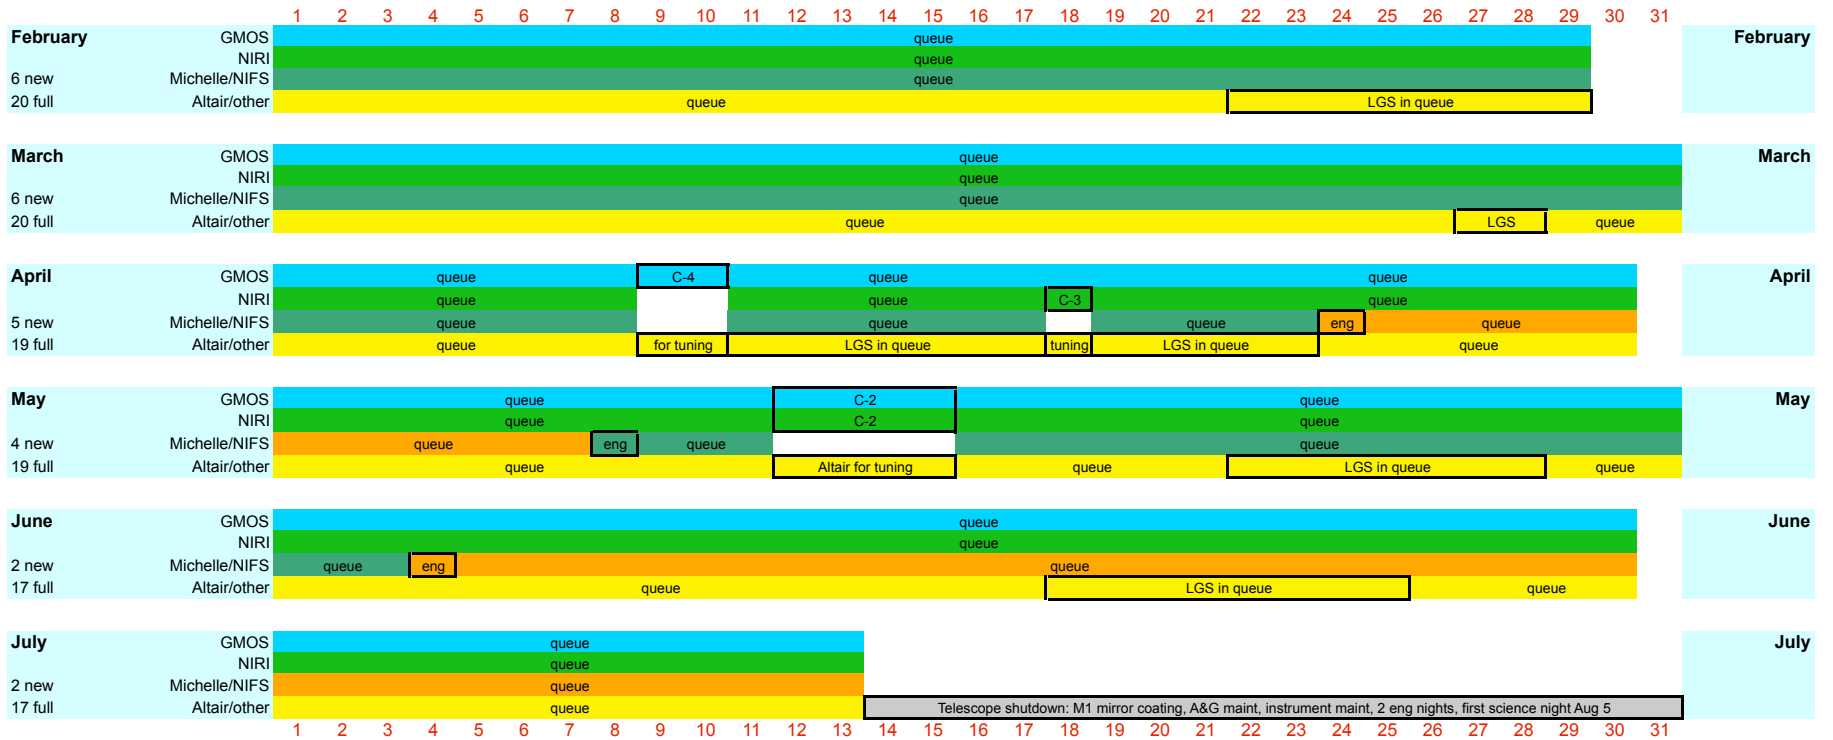

Gemini North Semester 2008A

The semester calendar shows multi-instrument queue nights, scheduled classical runs and engineering or commissioning blocks. Instruments potentially usable on queue nights are indicated by the colored-horizontal bands (see color key below). Note: Rapid ToO PIs should always check the "what's available now" pages that are linked from the contents list for the most up-to-date information. Scheduled classical runs are indicated in the instrument's row by the last characters of the GN-2008A-... program ID number. Engineering or commissioning that involves one or more instruments is shown in the relevant instrument row(s). Of the order of 8 engineering nights will be scheduled in queue. New and full moon dates are shown.