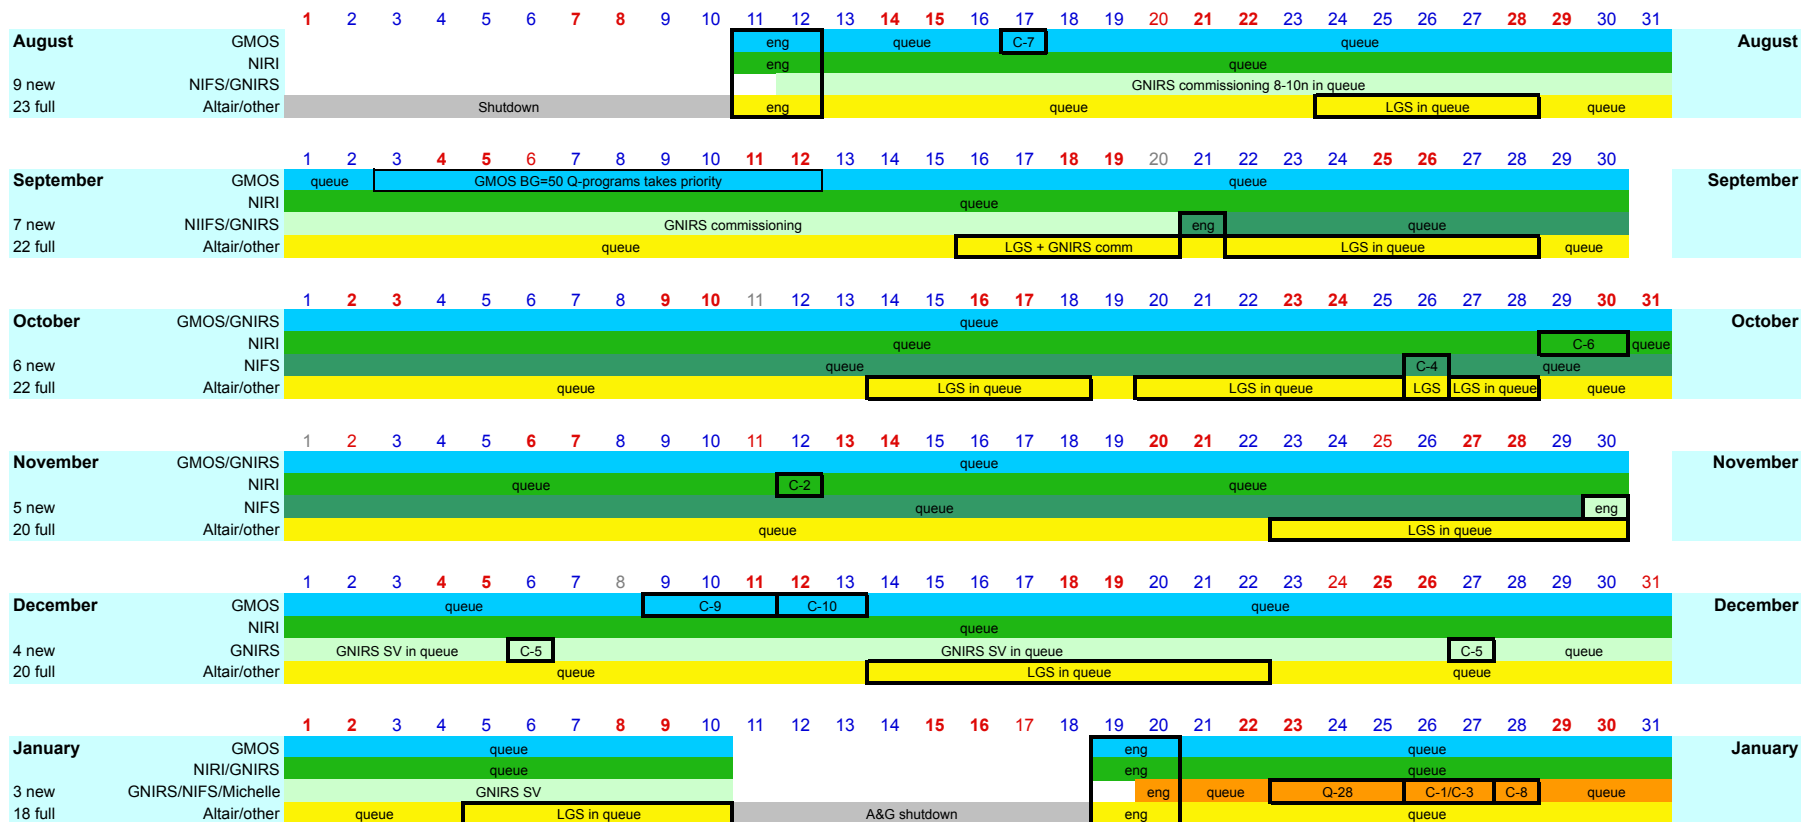

Gemini North Semester 2010B

The semester calendar shows multi-instrument queue nights, scheduled classical runs and engineering or commissioning blocks. Instruments potentially usable on queue nights are indicated by the colored-horizontal bands (see color key below). Note: Rapid ToO PIs should always check the "what's available now" pages that are linked from the contents list for the most up-to-date information. Scheduled classical runs are indicated in the instrument's row by the last characters of the GN-2010B-... program ID number. Engineering or commissioning that involves one or more instruments is shown in the relevant instrument row(s). Of the order of 3 engineering nights will be scheduled in queue. New and full moon dates are shown.