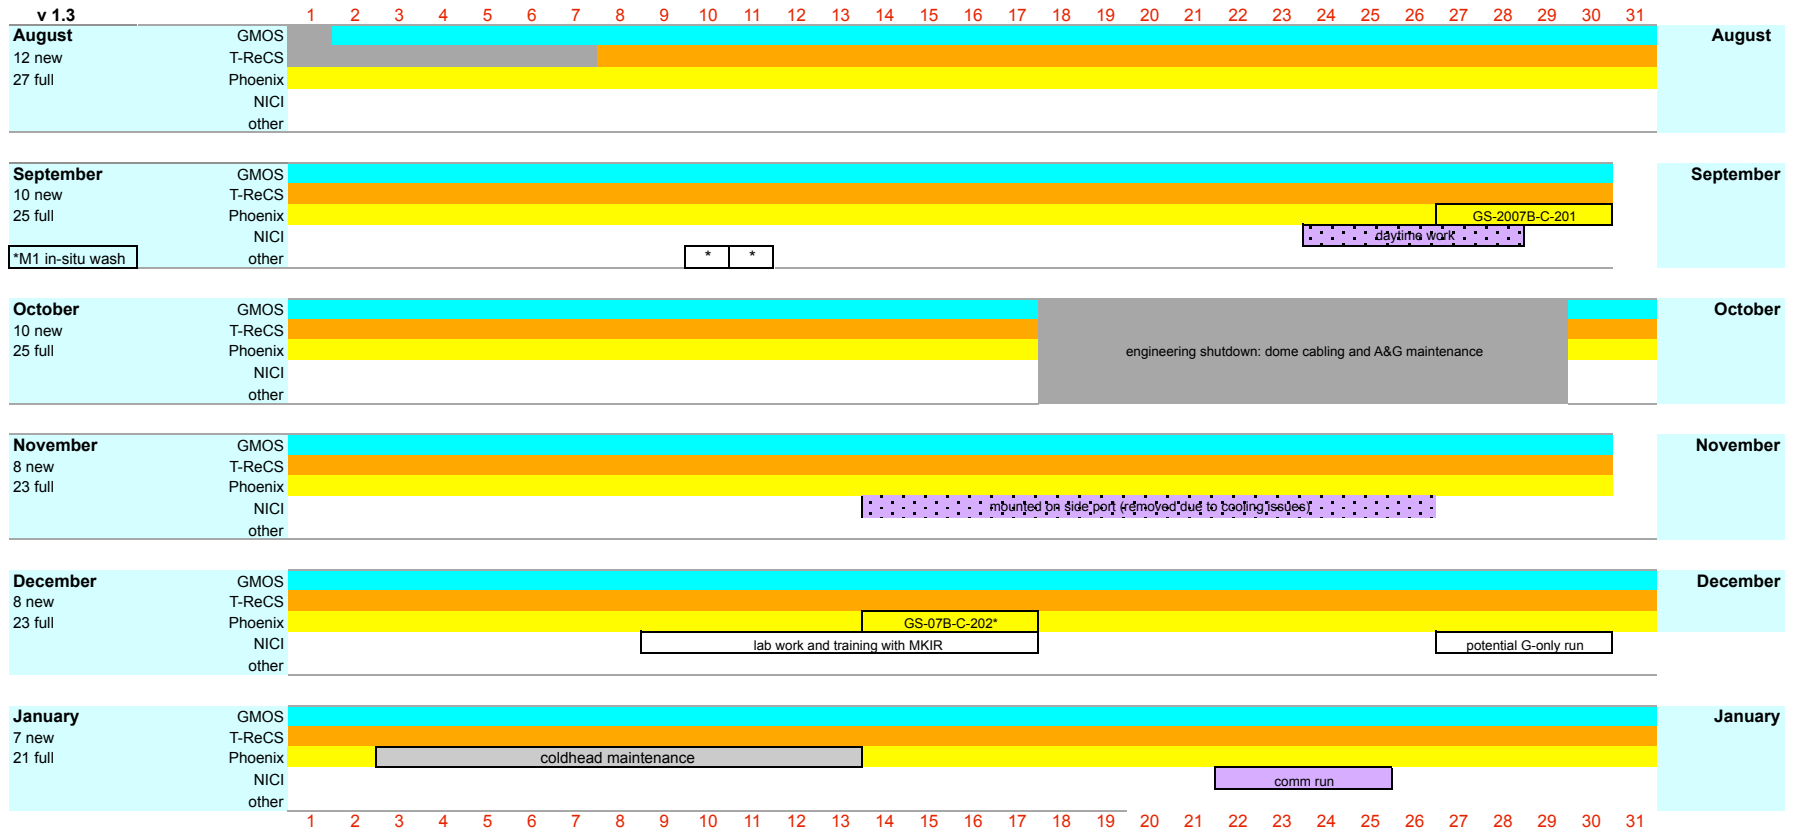

Gemini South Semester 2007B

The semester calendar shows multi-instrument queue nights, scheduled classical runs and engineering or commissioning blocks. Instruments potentially usable on queue nights are indicated by the coloured-horizontal bands (see color key below). Note: ToO PIs should always check the "what's available now" pages that are linked from the contents list for the most up-to-date information. Scheduled classical runs are indicated by the instrument name (or an abbreviated version) and the last characters of the GS-2007B-... program ID number. Engineering or commissioning that involves one or more instruments is shown in the relevant instrument row(s). New and full moon dates are shown.

*GS-2007B-C-202: 3 night classical run consisting of 2 1/2-nights followed by 2 full nights

NICI notes: NICI commissioning and campaign science blocks are tentative and may be re-scheduled as needed. It is expected that NICI will be mounted on a side port, and so will not require removal of T-ReCS.