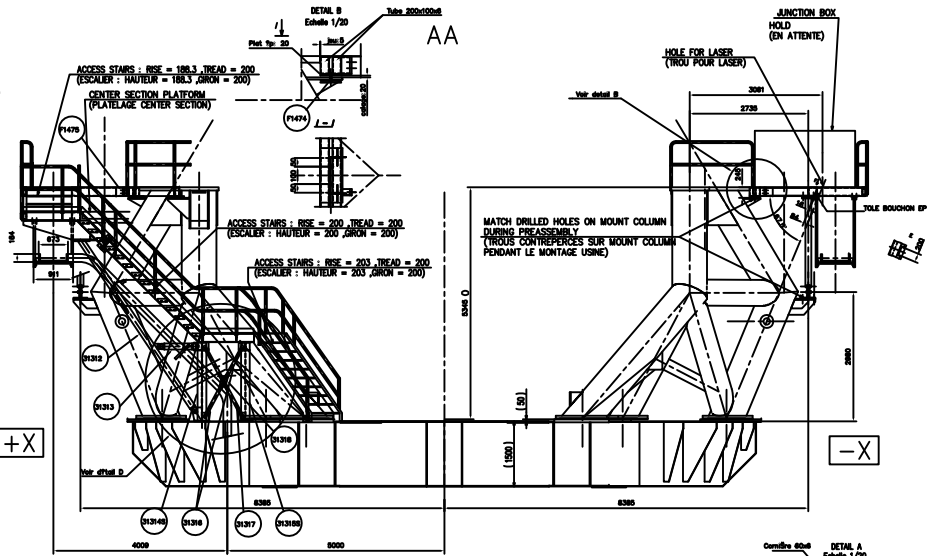

NET WEIGHT :
• (-X) PLATFORM = 3900 Kg
• (+X) PLATFORM = 3900 Kg