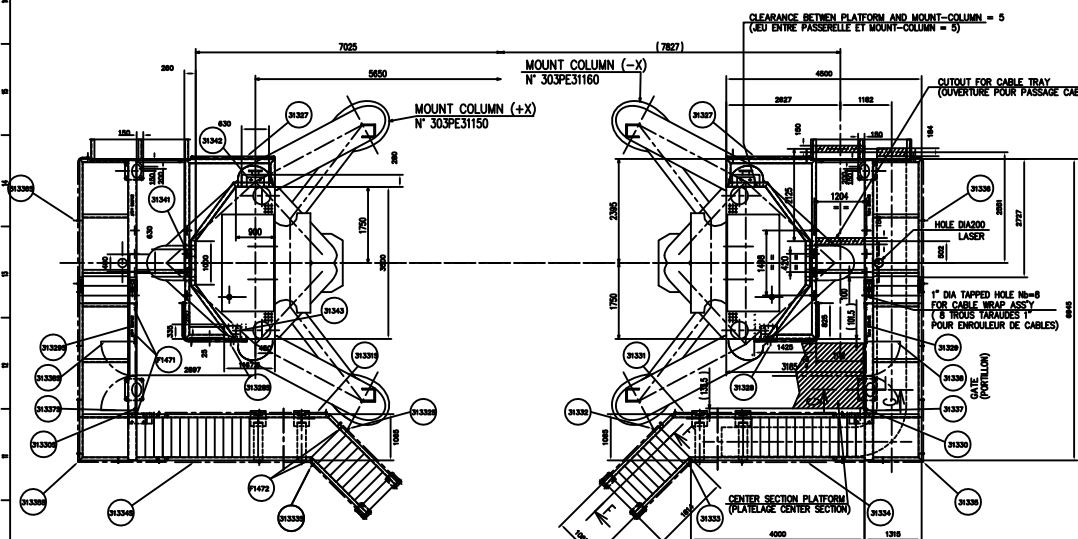

1/2 VIEW : FIXING ON MOUNT-COLUMN

1/2 VIEW : ENVELOPE DIMENSION OF THE PLATFORM

GG echelle 1/20