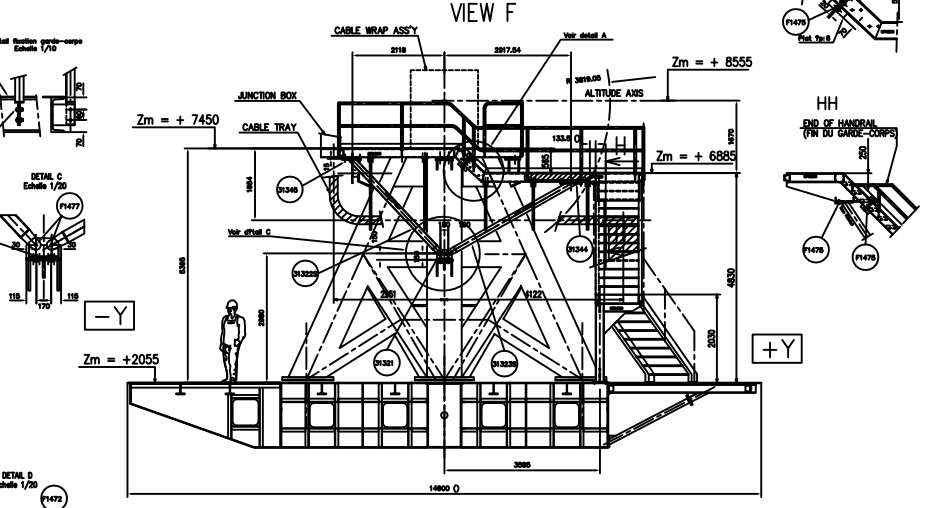

NET WEIGHT :
• (-X) PLATFORM = 3900 Kg
• (+X) PLATFORM = 3900 Kg