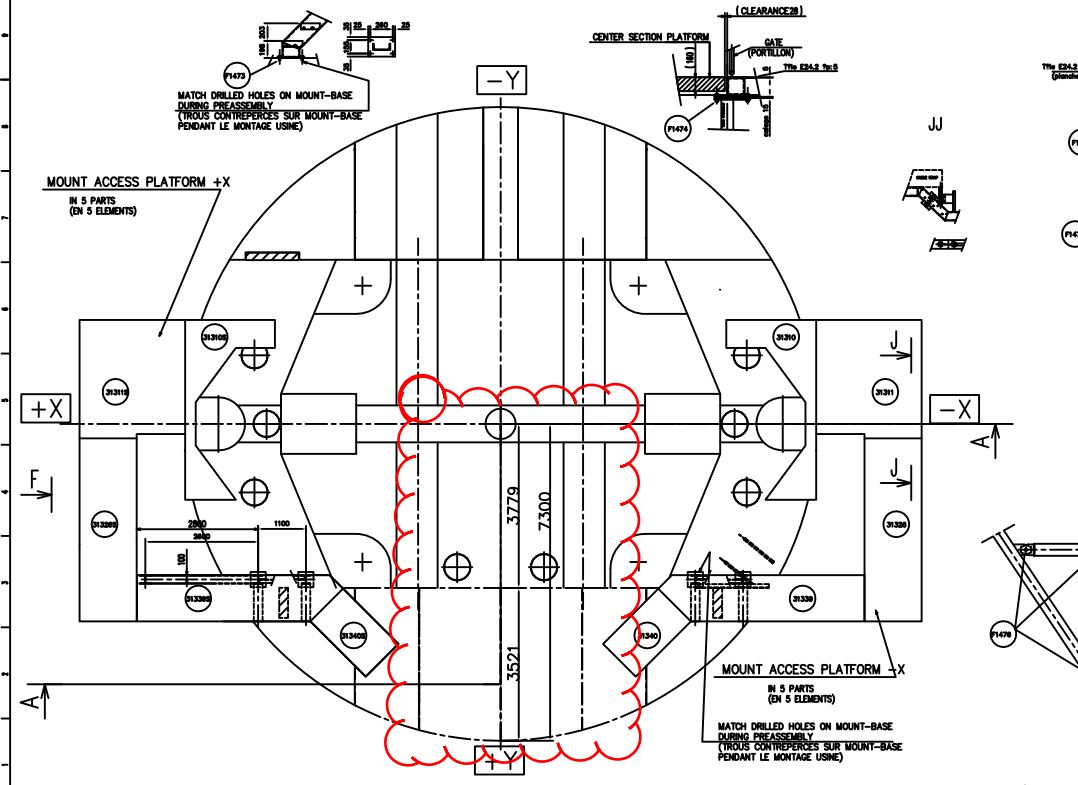

NET WEIGHT :
• (-X) PLATFORM = 3900 Kg
• (+X) PLATFORM = 3900 Kg