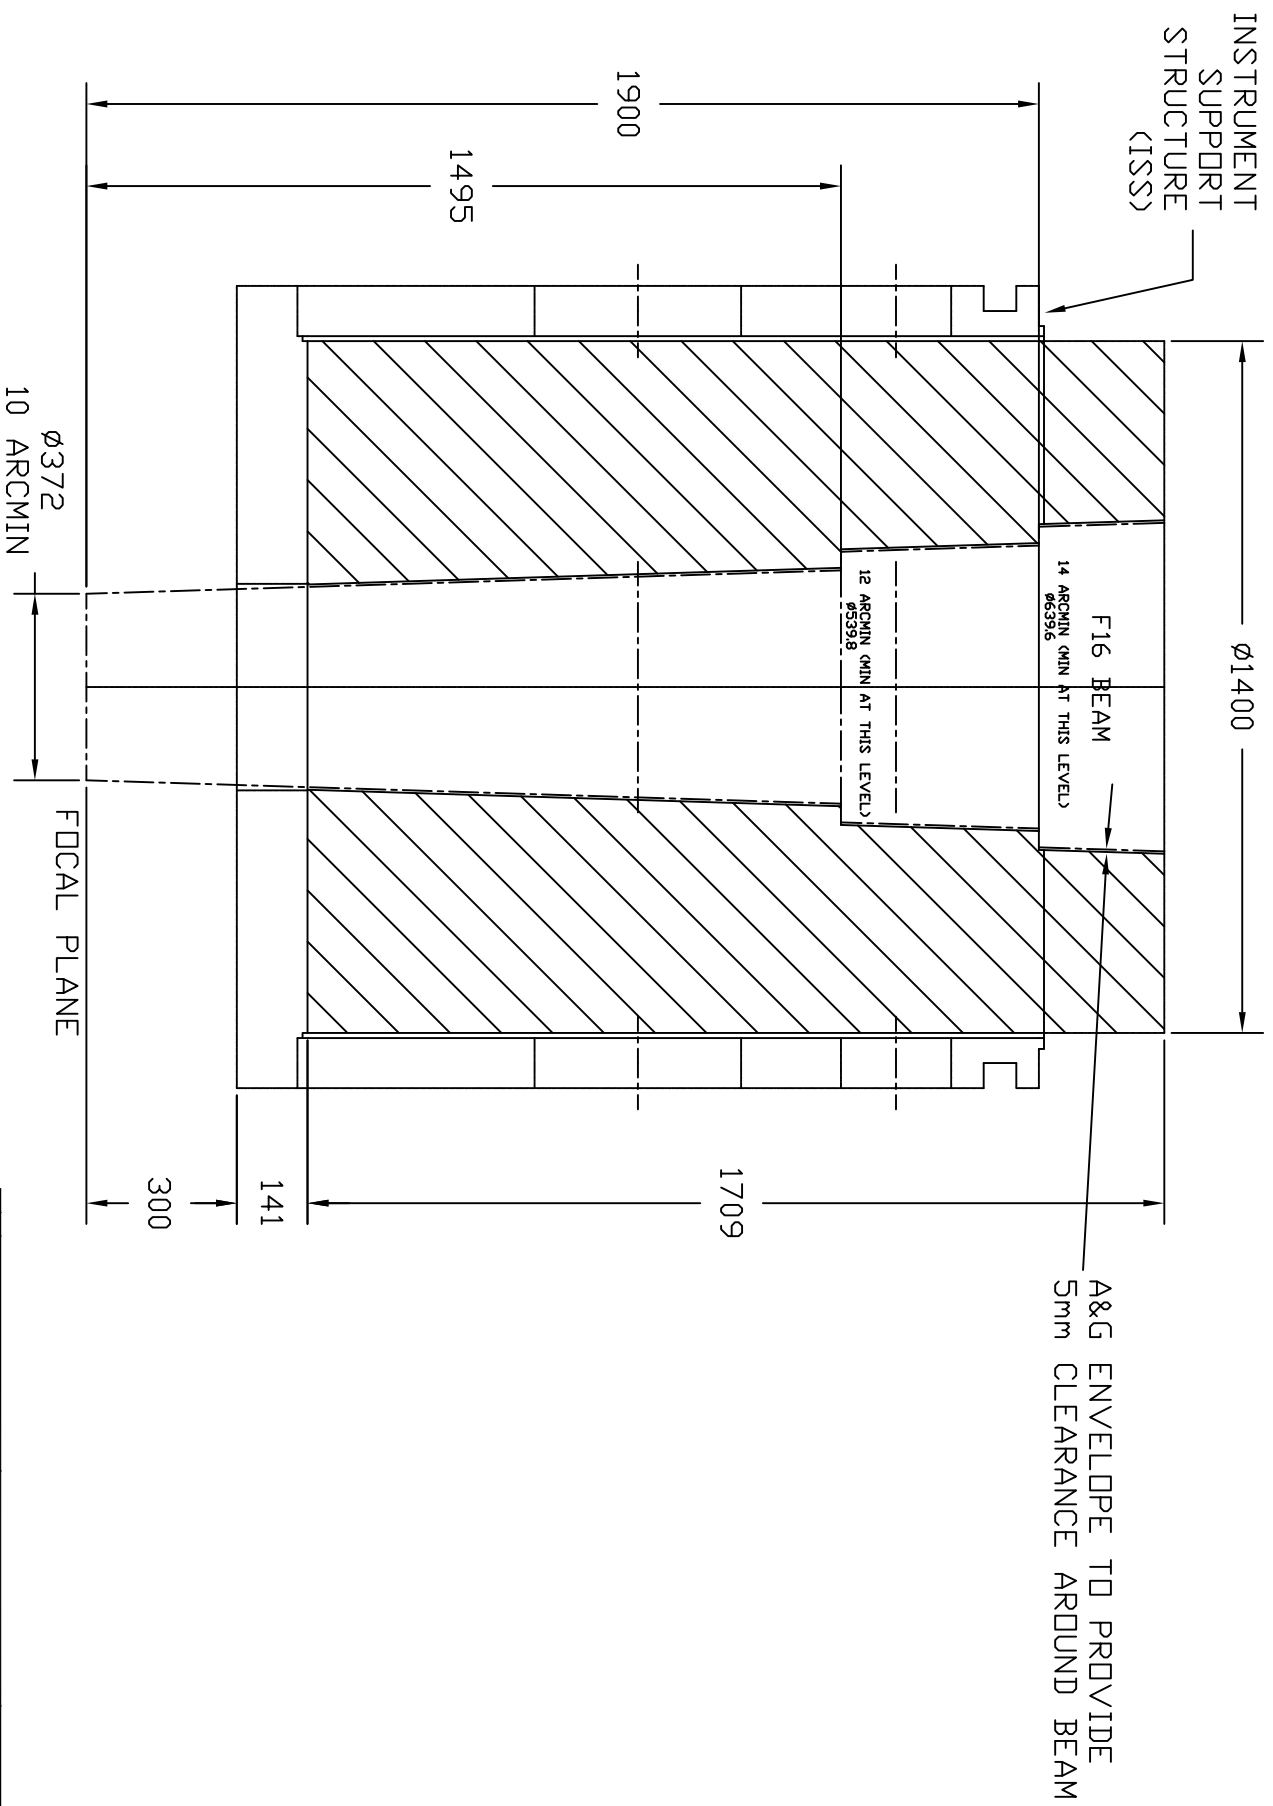

NOTES, UNLESS OTHERWISE SPECIFIED:

DO NOT SCALE

REV		DATE	DESCRIPTION
1			ISS

PROJECT	GEMINI 8-M Telescope Project
PROJECT NO.	89-GP-2000-0002
ISS	ISS - SPACE ENVELOPE
DATE	1/1/89
BY	...
CHECKED	...
APPROVED	...