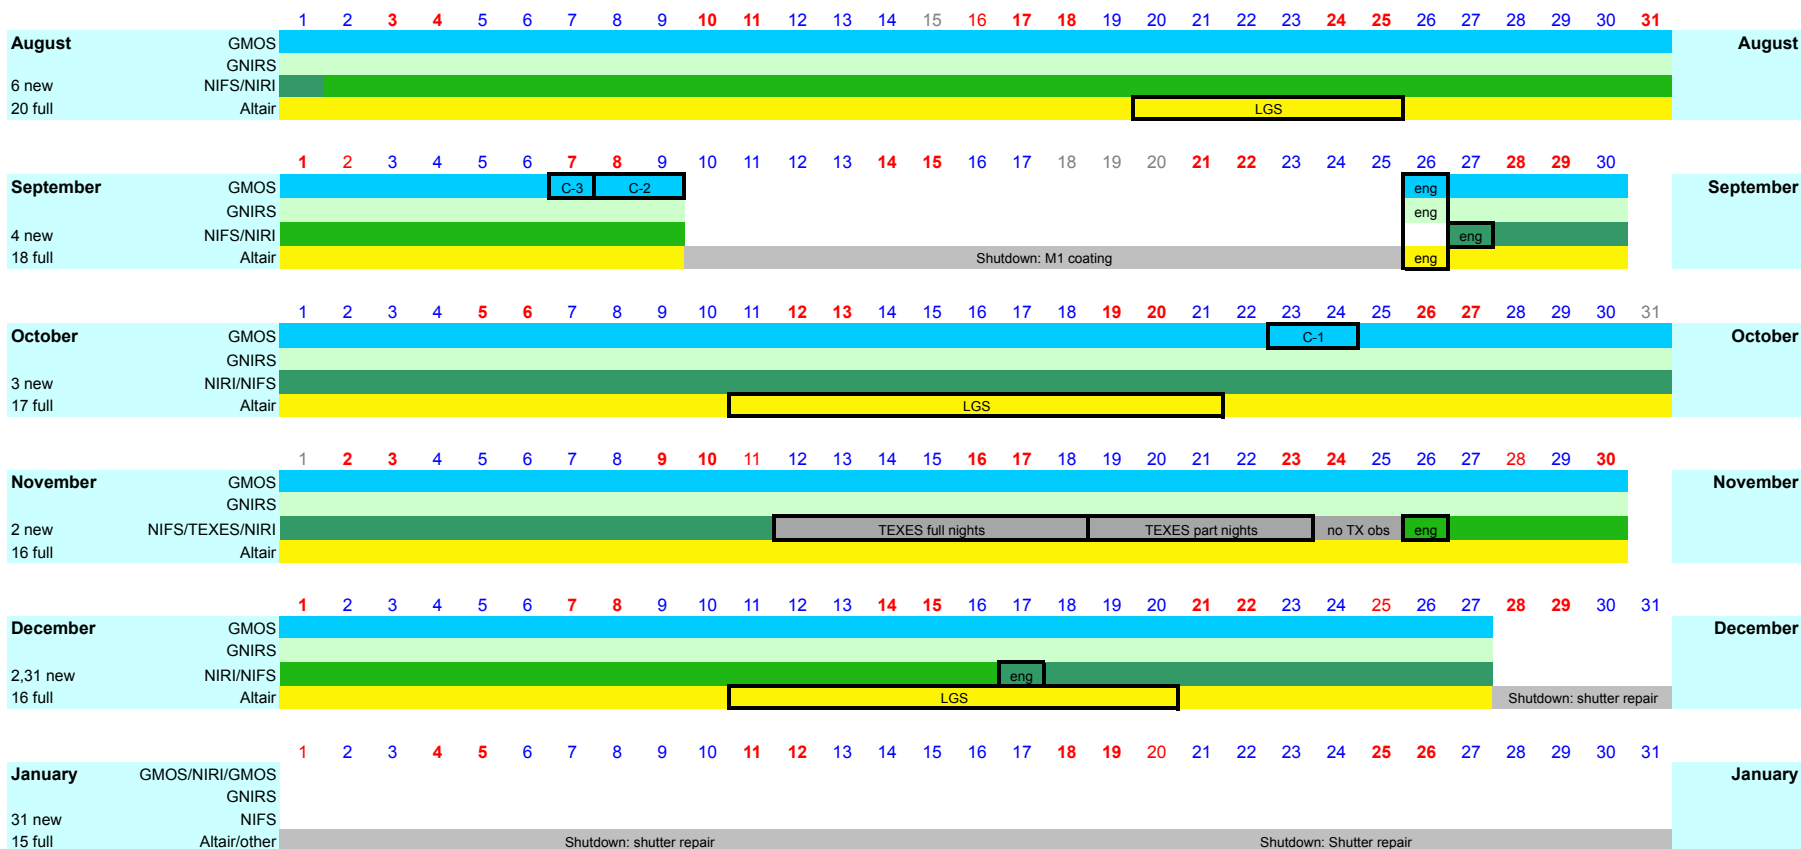

Gemini North Semester 2013B

The semester calendar shows multi-instrument queue nights, scheduled classical runs and engineering or commissioning blocks. Instruments potentially usable on queue nights are indicated by the colored-horizontal bands (see color key below). Note: Rapid ToO PIs should always check the "what's available now" pages that are linked from the contents list for the most up-to-date information. Scheduled classical runs are indicated in the instrument's row by the last characters of the GN-2013B-... program ID number. Engineering or commissioning that involves one or more instruments is shown in the relevant instrument row(s). Of the order of 4 engineering nights will be scheduled in queue. GRACES schedule under reconsideration. TEXES is a visiting instrument. New and full moon dates are shown.